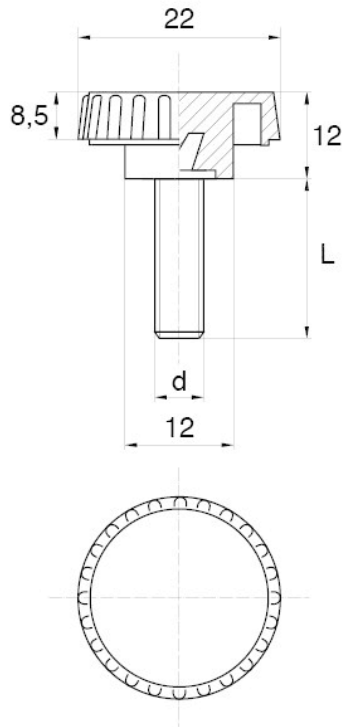

**BL-SLRM90 - Knurled thumb screws**

Details:

- **Handle material:** Nylon
- **Stud material:** zinc-plated steel; stainless steel or brass available on special order
- **Handle colour:** black; other colours available on special order

Symbol	Ext. thread d	Ext. thread length L	Standard pack
		[mm]	[szt./pcs]
BL-SLRM90-M6-10	M6	10	2500