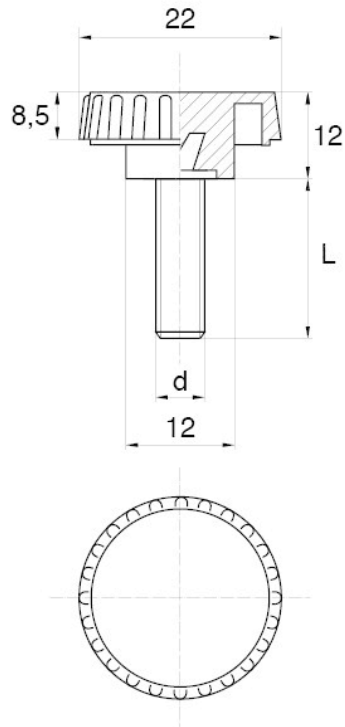

BL-SLRM90 - Knurled thumb screws

Details:

- **Handle material:** Nylon
- **Stud material:** zinc-plated steel; stainless steel or brass available on special order
- **Handle colour:** black; other colours available on special order

Symbol	Ext. thread d	Ext. thread length L	Standard pack
		[mm]	[szt./pcs]
BL-SLRM90-M5-40	M5	40	2500