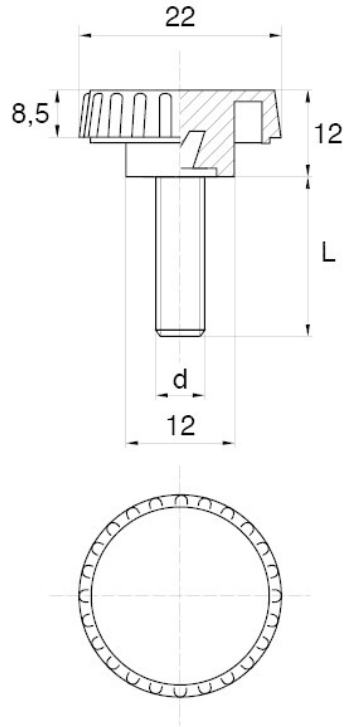

BL-SLRM90 - Knurled thumb screws

Details:

- **Handle material:** Nylon
- **Stud material:** zinc-plated steel; stainless steel or brass available on special order
- **Handle colour:** black; other colours available on special order

Symbol	Ext. thread d	Ext. thread length L	Standard pack
		[mm]	[szt./pcs]
BL-SLRM90-M5-35	M5	35	2500