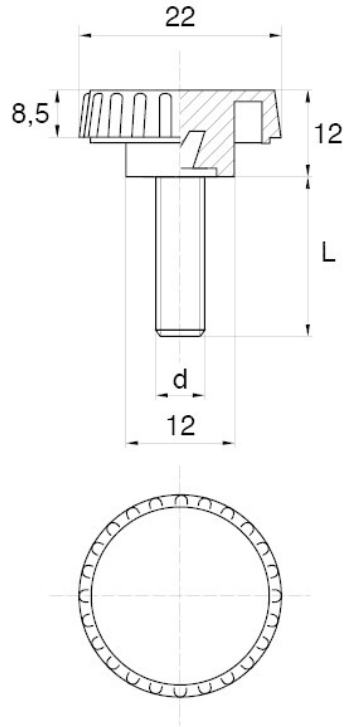

**BL-SLRM90 - Knurled thumb screws**

Details:

- **Handle material:** Nylon
- **Stud material:** zinc-plated steel; stainless steel or brass available on special order
- **Handle colour:** black; other colours available on special order

Symbol	Ext. thread d	Ext. thread length L	Standard pack
		[mm]	[szt./pcs]
BL-SLRM90-M5-30	M5	30	2500