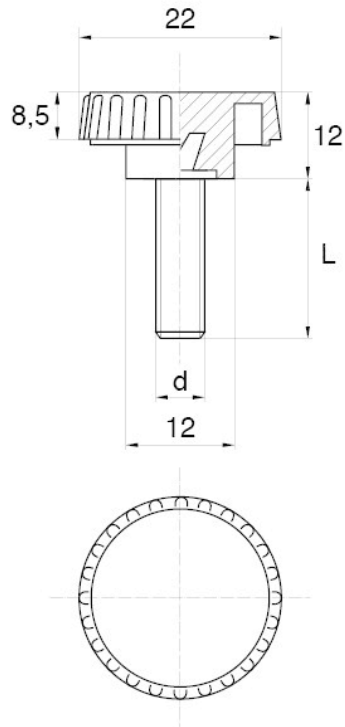

BL-SLRM90 - Knurled thumb screws

Details:

- **Handle material:** Nylon
- **Stud material:** zinc-plated steel; stainless steel or brass available on special order
- **Handle colour:** black; other colours available on special order

Symbol	Ext. thread d	Ext. thread length L	Standard pack
		[mm]	[szt./pcs]
BL-SLRM90-M5-25	M5	25	2500