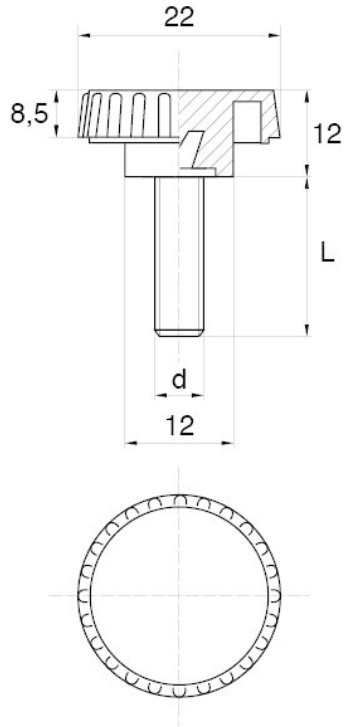

BL-SLRM90 - Knurled thumb screws

Details:

- **Handle material:** Nylon
- **Stud material:** zinc-plated steel; stainless steel or brass available on special order
- **Handle colour:** black; other colours available on special order

Symbol	Ext. thread d	Ext. thread length L	Standard pack
		[mm]	[szt./pcs]
BL-SLRM90-M5-20	M5	20	2500