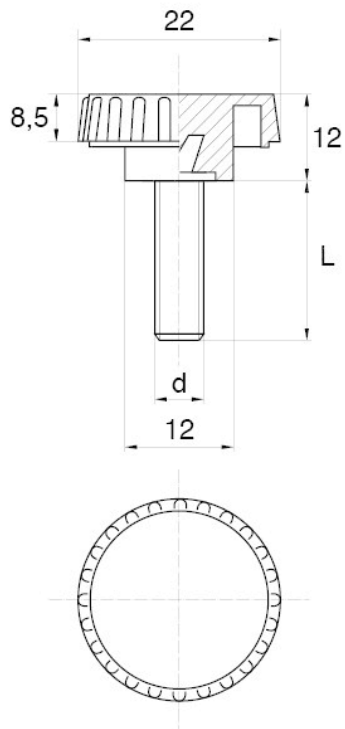

BL-SLRM90 - Knurled thumb screws

Details:

- **Handle material:** Nylon
- **Stud material:** zinc-plated steel; stainless steel or brass available on special order
- **Handle colour:** black; other colours available on special order

Symbol	Ext. thread d	Ext. thread length L	Standard pack
		[mm]	[szt./pcs]
BL-SLRM90-M5-18	M5	18	2500