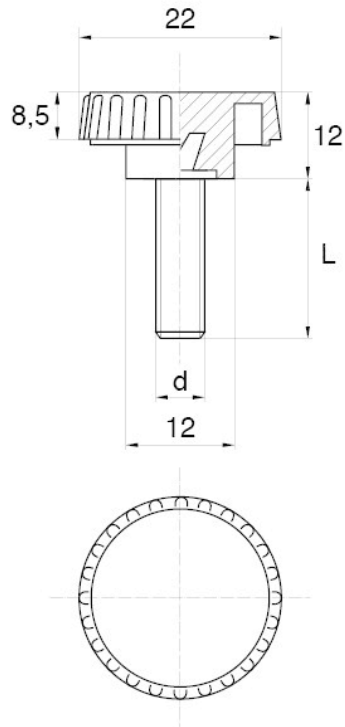

BL-SLRM90 - Knurled thumb screws

Details:

- **Handle material:** Nylon
- **Stud material:** zinc-plated steel; stainless steel or brass available on special order
- **Handle colour:** black; other colours available on special order

Symbol	Ext. thread d	Ext. thread length L	Standard pack
		[mm]	[szt./pcs]
BL-SLRM90-M5-16	M5	16	2500