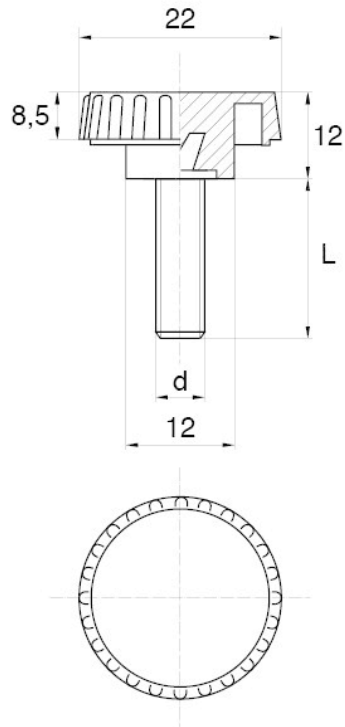

BL-SLRM90 - Knurled thumb screws

Details:

- **Handle material:** Nylon
- **Stud material:** zinc-plated steel; stainless steel or brass available on special order
- **Handle colour:** black; other colours available on special order

Symbol	Ext. thread d	Ext. thread length L	Standard pack
		[mm]	[szt./pcs]
BL-SLRM90-M5-12	M5	12	2500