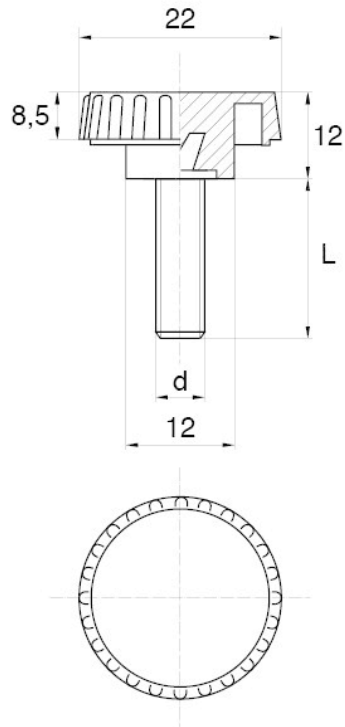

BL-SLRM90 - Knurled thumb screws

Details:

- **Handle material:** Nylon
- **Stud material:** zinc-plated steel; stainless steel or brass available on special order
- **Handle colour:** black; other colours available on special order

Symbol	Ext. thread d	Ext. thread length L	Standard pack
		[mm]	[szt./pcs]
BL-SLRM90-M5-10	M5	10	2500