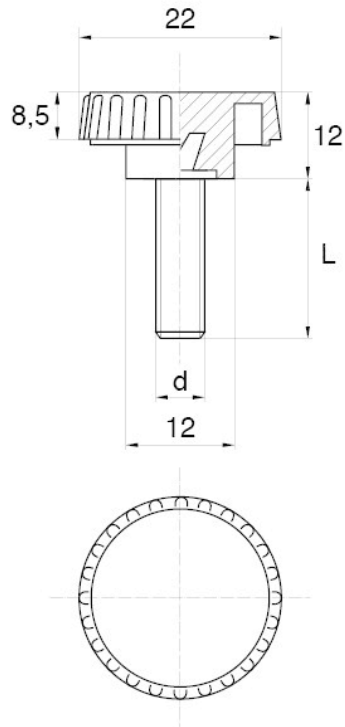

BL-SLRM90 - Knurled thumb screws

Details:

- **Handle material:** Nylon
- **Stud material:** zinc-plated steel; stainless steel or brass available on special order
- **Handle colour:** black; other colours available on special order

Symbol	Ext. thread d	Ext. thread length L	Standard pack
		[mm]	[szt./pcs]
BL-SLRM90-M4-30	M4	30	2500