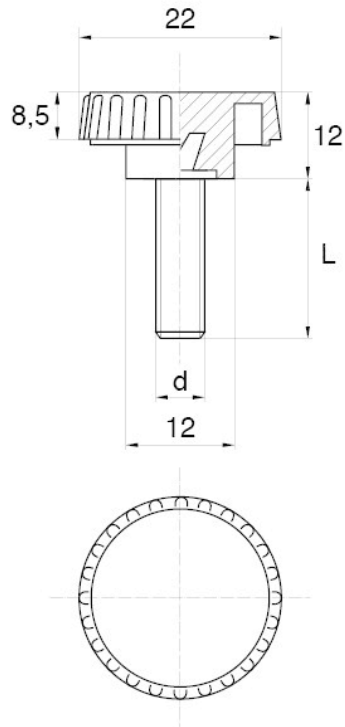

BL-SLRM90 - Knurled thumb screws

Details:

- **Handle material:** Nylon
- **Stud material:** zinc-plated steel; stainless steel or brass available on special order
- **Handle colour:** black; other colours available on special order

Symbol	Ext. thread d	Ext. thread length L	Standard pack
		[mm]	[szt./pcs]
BL-SLRM90-M4-25	M4	25	2500