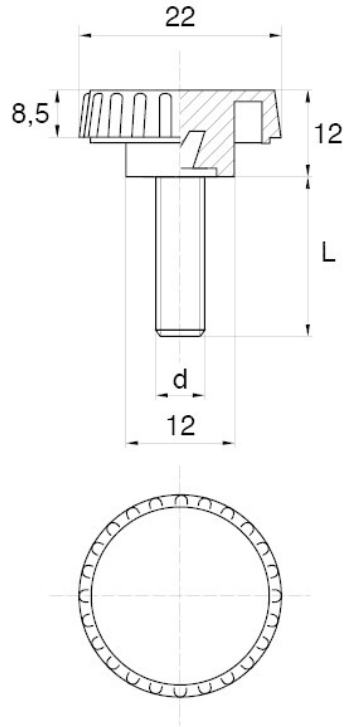

**BL-SLRM90 - Knurled thumb screws**

Details:

- **Handle material:** Nylon
- **Stud material:** zinc-plated steel; stainless steel or brass available on special order
- **Handle colour:** black; other colours available on special order

Symbol	Ext. thread d	Ext. thread length L	Standard pack
		[mm]	[szt./pcs]
BL-SLRM90-M4-20	M4	20	2500