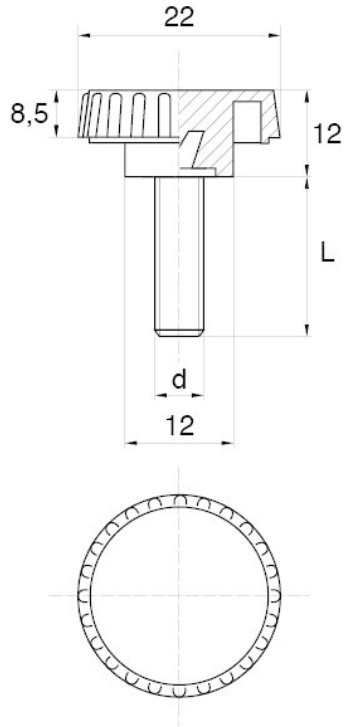

**BL-SLRM90 - Knurled thumb screws**

Details:

- **Handle material:** Nylon
- **Stud material:** zinc-plated steel; stainless steel or brass available on special order
- **Handle colour:** black; other colours available on special order

Symbol	Ext. thread d	Ext. thread length L	Standard pack
		[mm]	[szt./pcs]
BL-SLRM90-M4-18	M4	18	2500