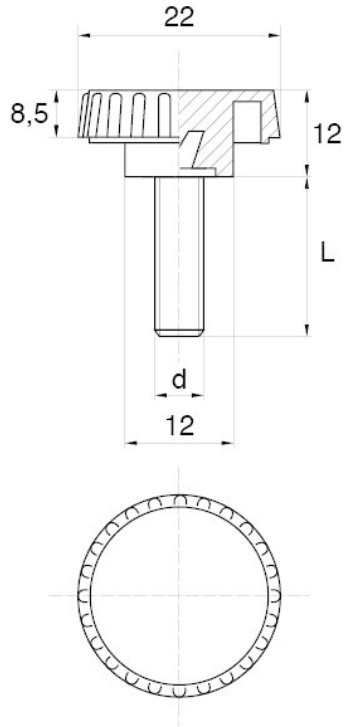

BL-SLRM90 - Knurled thumb screws

Details:

- **Handle material:** Nylon
- **Stud material:** zinc-plated steel; stainless steel or brass available on special order
- **Handle colour:** black; other colours available on special order

| Symbol | Ext. thread d | Ext. thread length L | Standard pack |
|-----------------|------------------|-------------------------|---------------|
| | | [mm] | [szt./pcs] |
| BL-SLRM90-M4-16 | M4 | 16 | 2500 |