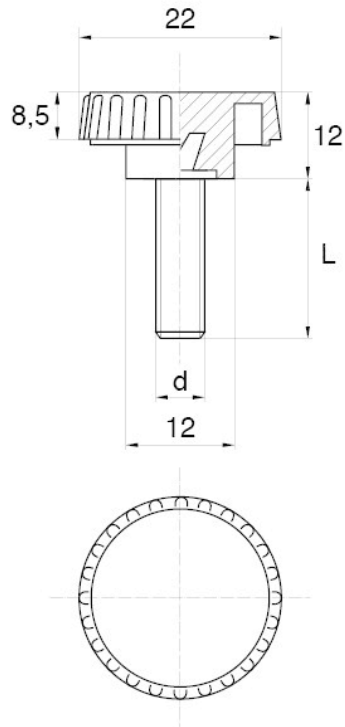

BL-SLRM90 - Knurled thumb screws

Details:

- **Handle material:** Nylon
- **Stud material:** zinc-plated steel; stainless steel or brass available on special order
- **Handle colour:** black; other colours available on special order

Symbol	Ext. thread d	Ext. thread length L	Standard pack
		[mm]	[szt./pcs]
BL-SLRM90-M4-12	M4	12	2500