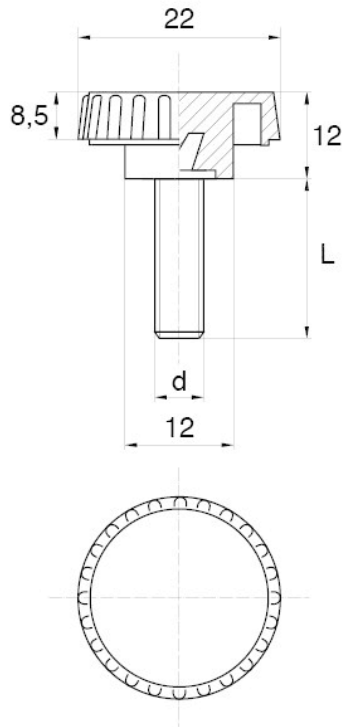

BL-SLRM90 - Knurled thumb screws

Details:

- **Handle material:** Nylon
- **Stud material:** zinc-plated steel; stainless steel or brass available on special order
- **Handle colour:** black; other colours available on special order

Symbol	Ext. thread d	Ext. thread length L	Standard pack
		[mm]	[szt./pcs]
BL-SLRM90-M4-10	M4	10	2500