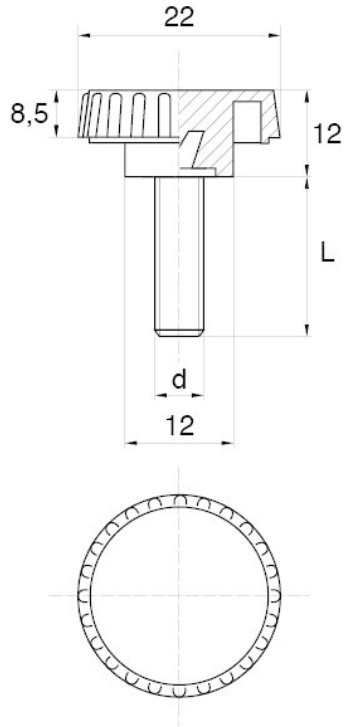

**BL-SLRM90 - Knurled thumb screws**

Details:

- **Handle material:** Nylon
- **Stud material:** zinc-plated steel; stainless steel or brass available on special order
- **Handle colour:** black; other colours available on special order

Symbol	Ext. thread d	Ext. thread length L	Standard pack
		[mm]	[szt./pcs]
BL-SLRM90-M4-08	M4	8	2500