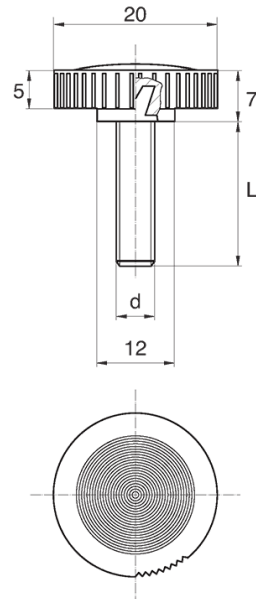

BL-SLRM86 - Knurled thumb screws

Details:

- **Handle material:** Nylon
- **Stud material:** zinc-plated steel; stainless steel or brass available on special order
- **Handle colour:** black; other colours available on special order

Symbol	Ext. thread d	Ext. thread length L	Standard pack
		[mm]	[szt./pcs]
BL-SLRM86-M6-50	M6	50	5000