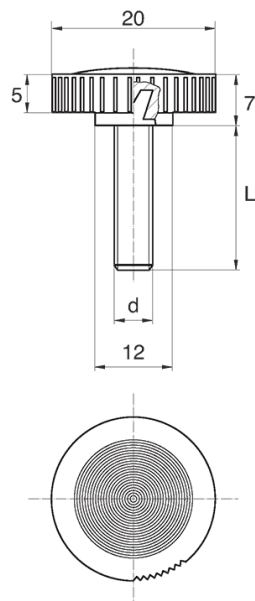

## BL-SLRM86 - Knurled thumb screws

**Details:**

- **Handle material:** Nylon
- **Stud material:** zinc-plated steel; stainless steel or brass available on special order
- **Handle colour:** black; other colours available on special order

Symbol	Ext. thread d	Ext. thread length L	Standard pack
		[mm]	[szt./pcs]
BL-SLRM86-M6-35	M6	35	5000