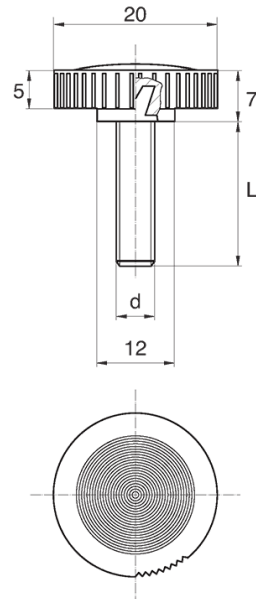

BL-SLRM86 - Knurled thumb screws

Details:

- **Handle material:** Nylon
- **Stud material:** zinc-plated steel; stainless steel or brass available on special order
- **Handle colour:** black; other colours available on special order

Symbol	Ext. thread d	Ext. thread length L	Standard pack
		[mm]	[szt./pcs]
BL-SLRM86-M6-30	M6	30	5000