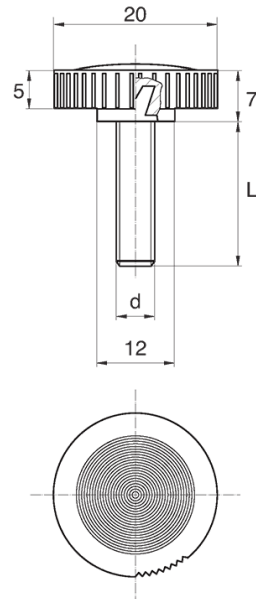

BL-SLRM86 - Knurled thumb screws

Details:

- **Handle material:** Nylon
- **Stud material:** zinc-plated steel; stainless steel or brass available on special order
- **Handle colour:** black; other colours available on special order

Symbol	Ext. thread d	Ext. thread length L	Standard pack
		[mm]	[szt./pcs]
BL-SLRM86-M6-10	M6	10	5000