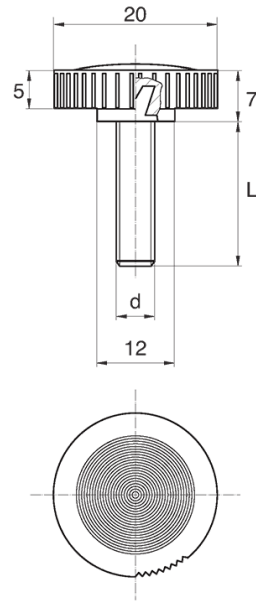

BL-SLRM86 - Knurled thumb screws

Details:

- **Handle material:** Nylon
- **Stud material:** zinc-plated steel; stainless steel or brass available on special order
- **Handle colour:** black; other colours available on special order

Symbol	Ext. thread d	Ext. thread length L	Standard pack
		[mm]	[szt./pcs]
BL-SLRM86-M5-35	M5	35	5000