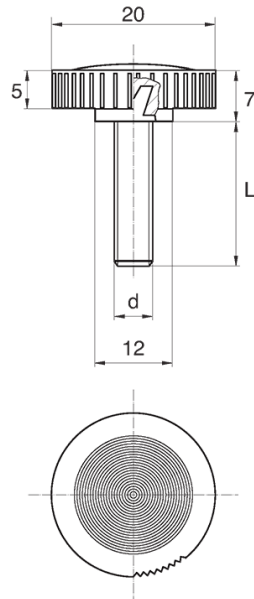

BL-SLRM86 - Knurled thumb screws

Details:

- **Handle material:** Nylon
- **Stud material:** zinc-plated steel; stainless steel or brass available on special order
- **Handle colour:** black; other colours available on special order

Symbol	Ext. thread d	Ext. thread length L	Standard pack
		[mm]	[szt./pcs]
BL-SLRM86-M5-20	M5	20	5000