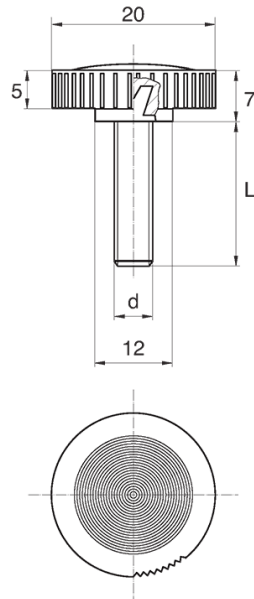

## BL-SLRM86 - Knurled thumb screws

Details:

- **Handle material:** Nylon
- **Stud material:** zinc-plated steel; stainless steel or brass available on special order
- **Handle colour:** black; other colours available on special order

Symbol	Ext. thread d	Ext. thread length L	Standard pack
		[mm]	[szt./pcs]
BL-SLRM86-M4-16	M4	16	5000