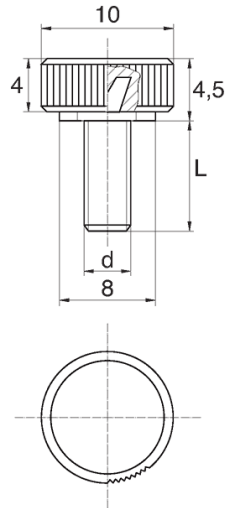

BL-SLRM82 - Knurled thumb screws

Details:

- **Handle material:** Nylon
- **Stud material:** zinc-plated steel; stainless steel or brass available on special order
- **Handle colour:** black; other colours available on special order
- M4 screws available on special order

Symbol	Ext. thread d	Ext. thread length L	Standard pack
		[mm]	[szt./pcs]
BL-SLRM82-M3-20	M3	20	2500