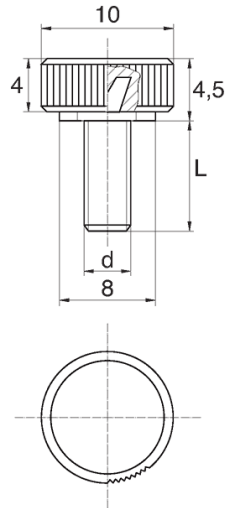

BL-SLRM82 - Knurled thumb screws

Details:

- **Handle material:** Nylon
- **Stud material:** zinc-plated steel; stainless steel or brass available on special order
- **Handle colour:** black; other colours available on special order
- M4 screws available on special order

Symbol	Ext. thread d	Ext. thread length L	Standard pack
		[mm]	[szt./pcs]
BL-SLRM82-M3-16	M3	16	2500