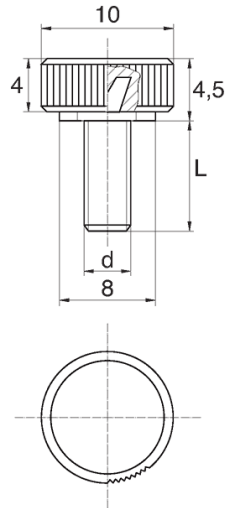

BL-SLRM82 - Knurled thumb screws

Details:

- **Handle material:** Nylon
- **Stud material:** zinc-plated steel; stainless steel or brass available on special order
- **Handle colour:** black; other colours available on special order
- M4 screws available on special order

Symbol	Ext. thread d	Ext. thread length L	Standard pack
		[mm]	[szt./pcs]
BL-SLRM82-M3-12	M3	12	2500