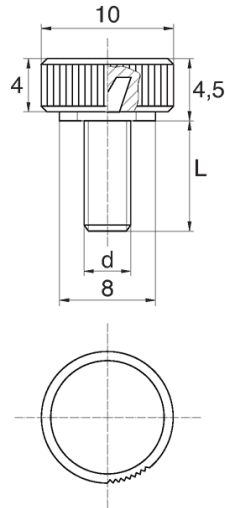

**BL-SLRM82 - Knurled thumb screws**

Details:

- **Handle material:** Nylon
- **Stud material:** zinc-plated steel; stainless steel or brass available on special order
- **Handle colour:** black; other colours available on special order
- M4 screws available on special order

Symbol	Ext. thread d	Ext. thread length L	Standard pack
		[mm]	[szt./pcs]
BL-SLRM82-M3-10	M3	10	2500