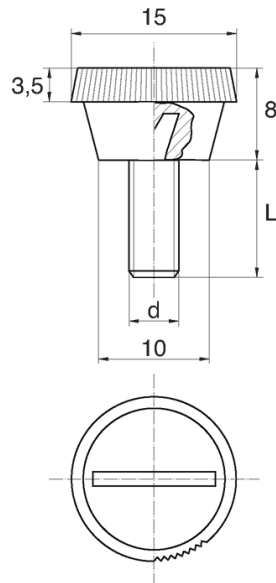

BL-SLRM80 - Slotted and knurled thumb screws

Details:

- **Handle material:** Nylon
- **Stud material:** zinc-plated steel; stainless steel or brass available on special order
- **Handle colour:** black; other colours available on special order

Symbol	Ext. thread d	Ext. thread length L	Standard pack
		[mm]	[szt./pcs]
BL-SLRM80-M4-30	M4	30	2500