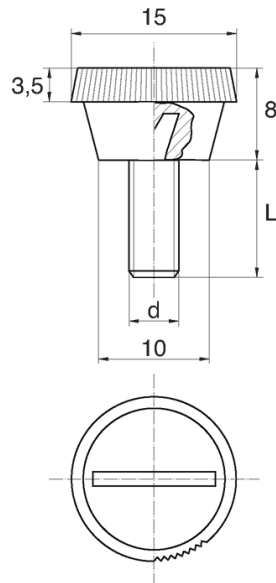

BL-SLRM80 - Slotted and knurled thumb screws

Details:

- **Handle material:** Nylon
- **Stud material:** zinc-plated steel; stainless steel or brass available on special order
- **Handle colour:** black; other colours available on special order

Symbol	Ext. thread d	Ext. thread length L	Standard pack
		[mm]	[szt./pcs]
BL-SLRM80-M4-25	M4	25	2500