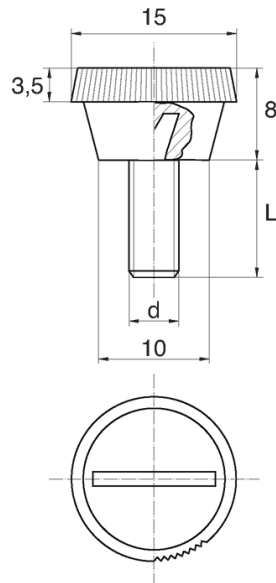

## BL-SLRM80 - Slotted and knurled thumb screws

Details:

- **Handle material:** Nylon
- **Stud material:** zinc-plated steel; stainless steel or brass available on special order
- **Handle colour:** black; other colours available on special order

Symbol	Ext. thread d	Ext. thread length L	Standard pack
		[mm]	[szt./pcs]
BL-SLRM80-M4-20	M4	20	2500