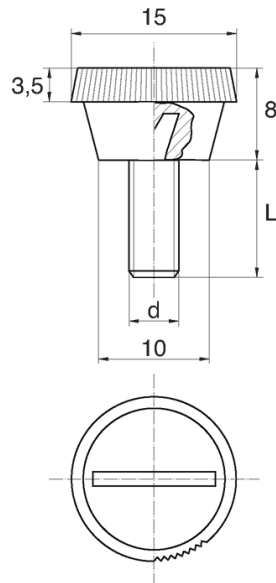

BL-SLRM80 - Slotted and knurled thumb screws

Details:

- **Handle material:** Nylon
- **Stud material:** zinc-plated steel; stainless steel or brass available on special order
- **Handle colour:** black; other colours available on special order

Symbol	Ext. thread d	Ext. thread length L	Standard pack
		[mm]	[szt./pcs]
BL-SLRM80-M4-18	M4	18	2500