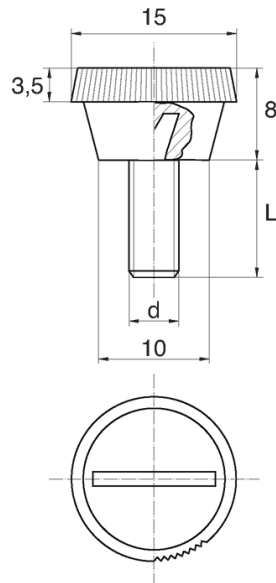

BL-SLRM80 - Slotted and knurled thumb screws

Details:

- **Handle material:** Nylon
- **Stud material:** zinc-plated steel; stainless steel or brass available on special order
- **Handle colour:** black; other colours available on special order

| Symbol | Ext. thread d | Ext. thread length L | Standard pack |
|-----------------|------------------|-------------------------|---------------|
| | | [mm] | [szt./pcs] |
| BL-SLRM80-M4-16 | M4 | 16 | 2500 |