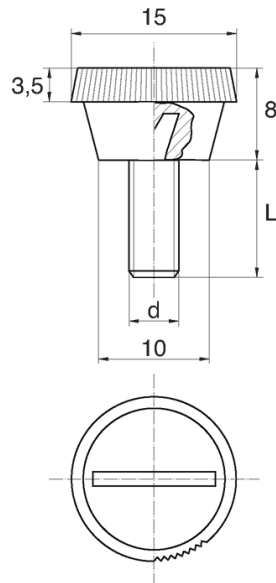

BL-SLRM80 - Slotted and knurled thumb screws

Details:

- **Handle material:** Nylon
- **Stud material:** zinc-plated steel; stainless steel or brass available on special order
- **Handle colour:** black; other colours available on special order

Symbol	Ext. thread d	Ext. thread length L	Standard pack
		[mm]	[szt./pcs]
BL-SLRM80-M4-12	M4	12	2500