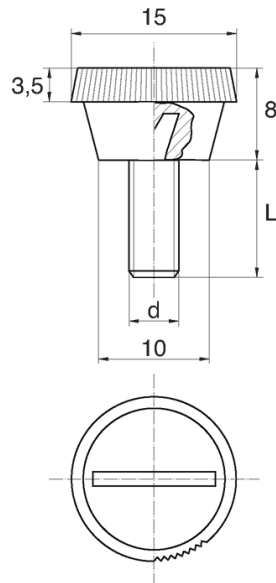

## BL-SLRM80 - Slotted and knurled thumb screws

Details:

- **Handle material:** Nylon
- **Stud material:** zinc-plated steel; stainless steel or brass available on special order
- **Handle colour:** black; other colours available on special order

Symbol	Ext. thread d	Ext. thread length L	Standard pack
		[mm]	[szt./pcs]
BL-SLRM80-M4-10	M4	10	2500