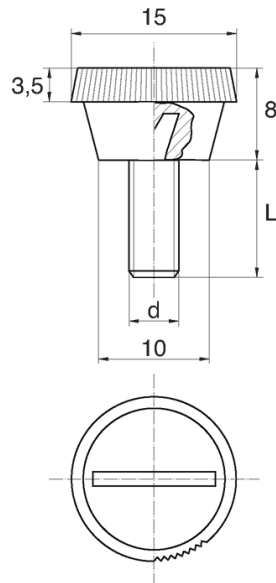

BL-SLRM80 - Slotted and knurled thumb screws

Details:

- **Handle material:** Nylon
- **Stud material:** zinc-plated steel; stainless steel or brass available on special order
- **Handle colour:** black; other colours available on special order

Symbol	Ext. thread d	Ext. thread length L	Standard pack
		[mm]	[szt./pcs]
BL-SLRM80-M4-08	M4	8	2500