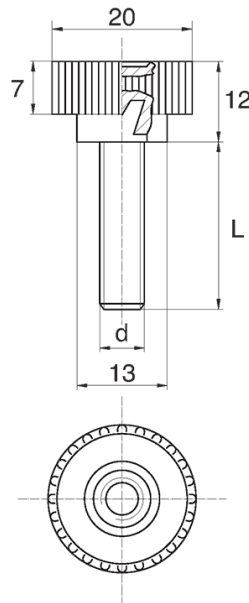

BL-SLRM100 - Knurled thumb screws

Details:

- **Handle material:** Nylon
- **Stud material:** zinc-plated steel; stainless steel or brass available on special order
- **Handle colour:** black; other colours available on special order
- M4 screws available on special order

Symbol	Ext. thread d	Ext. thread length L	Standard pack
		[mm]	[szt./pcs]
BL-SLRM100-M6-50	M6	50	2500