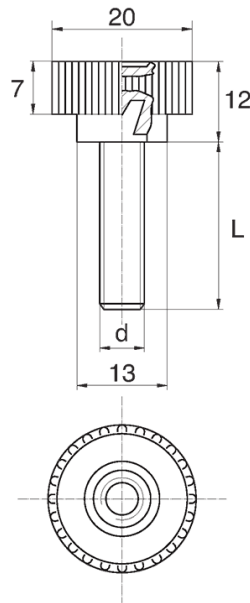

BL-SLRM100 - Knurled thumb screws

Details:

- **Handle material:** Nylon
- **Stud material:** zinc-plated steel; stainless steel or brass available on special order
- **Handle colour:** black; other colours available on special order
- M4 screws available on special order

Symbol	Ext. thread d	Ext. thread length L	Standard pack
		[mm]	[szt./pcs]
BL-SLRM100-M6-45	M6	45	2500