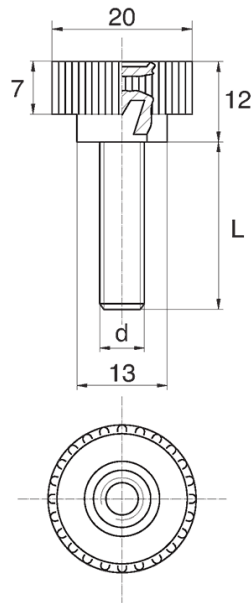

BL-SLRM100 - Knurled thumb screws

Details:

- **Handle material:** Nylon
- **Stud material:** zinc-plated steel; stainless steel or brass available on special order
- **Handle colour:** black; other colours available on special order
- M4 screws available on special order

Symbol	Ext. thread d	Ext. thread length L	Standard pack
		[mm]	[szt./pcs]
BL-SLRM100-M6-40	M6	40	2500