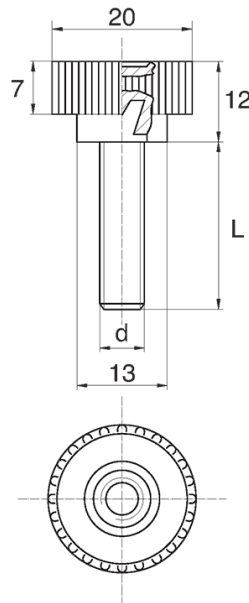

**BL-SLRM100 - Knurled thumb screws**

Details:

- **Handle material:** Nylon
- **Stud material:** zinc-plated steel; stainless steel or brass available on special order
- **Handle colour:** black; other colours available on special order
- M4 screws available on special order

Symbol	Ext. thread d	Ext. thread length L	Standard pack
		[mm]	[szt./pcs]
BL-SLRM100-M6-35	M6	35	2500