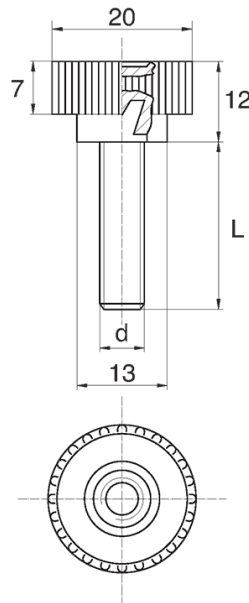

BL-SLRM100 - Knurled thumb screws

Details:

- **Handle material:** Nylon
- **Stud material:** zinc-plated steel; stainless steel or brass available on special order
- **Handle colour:** black; other colours available on special order
- M4 screws available on special order

Symbol	Ext. thread d	Ext. thread length L	Standard pack
		[mm]	[szt./pcs]
BL-SLRM100-M6-30	M6	30	2500