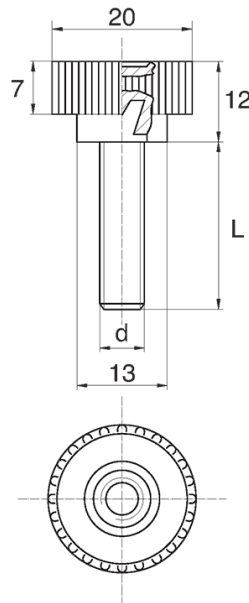

**BL-SLRM100 - Knurled thumb screws**

Details:

- **Handle material:** Nylon
- **Stud material:** zinc-plated steel; stainless steel or brass available on special order
- **Handle colour:** black; other colours available on special order
- M4 screws available on special order

Symbol	Ext. thread d	Ext. thread length L	Standard pack
		[mm]	[szt./pcs]
BL-SLRM100-M6-25	M6	25	2500