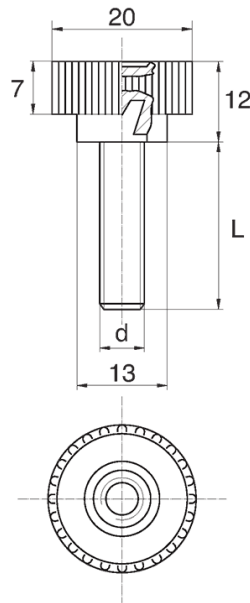

BL-SLRM100 - Knurled thumb screws

Details:

- **Handle material:** Nylon
- **Stud material:** zinc-plated steel; stainless steel or brass available on special order
- **Handle colour:** black; other colours available on special order
- M4 screws available on special order

Symbol	Ext. thread d	Ext. thread length L	Standard pack
		[mm]	[szt./pcs]
BL-SLRM100-M6-20	M6	20	2500