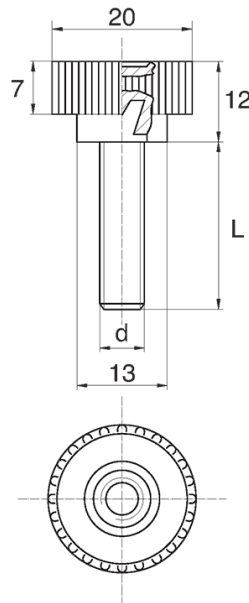

## BL-SLRM100 - Knurled thumb screws

**Details:**

- **Handle material:** Nylon
- **Stud material:** zinc-plated steel; stainless steel or brass available on special order
- **Handle colour:** black; other colours available on special order
- M4 screws available on special order

| Symbol           | Ext. thread<br>d | Ext. thread length<br>L | Standard pack |
|------------------|------------------|-------------------------|---------------|
|                  |                  | [mm]                    | [szt./pcs]    |
| BL-SLRM100-M6-18 | M6               | 18                      | 2500          |