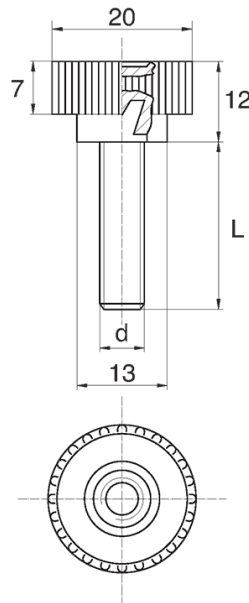

BL-SLRM100 - Knurled thumb screws

Details:

- **Handle material:** Nylon
- **Stud material:** zinc-plated steel; stainless steel or brass available on special order
- **Handle colour:** black; other colours available on special order
- M4 screws available on special order

Symbol	Ext. thread d	Ext. thread length L	Standard pack
		[mm]	[szt./pcs]
BL-SLRM100-M6-16	M6	16	2500