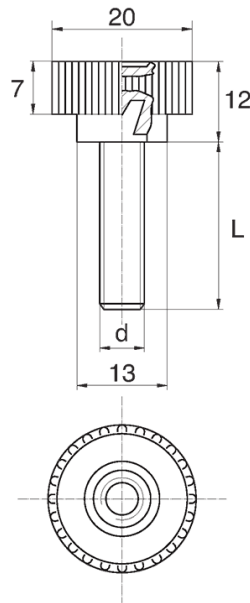

BL-SLRM100 - Knurled thumb screws

Details:

- **Handle material:** Nylon
- **Stud material:** zinc-plated steel; stainless steel or brass available on special order
- **Handle colour:** black; other colours available on special order
- M4 screws available on special order

Symbol	Ext. thread d	Ext. thread length L	Standard pack
		[mm]	[szt./pcs]
BL-SLRM100-M6-12	M6	12	2500