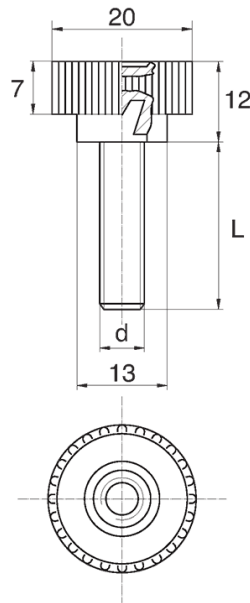

BL-SLRM100 - Knurled thumb screws

Details:

- **Handle material:** Nylon
- **Stud material:** zinc-plated steel; stainless steel or brass available on special order
- **Handle colour:** black; other colours available on special order
- M4 screws available on special order

Symbol	Ext. thread d	Ext. thread length L	Standard pack
		[mm]	[szt./pcs]
BL-SLRM100-M6-10	M6	10	2500