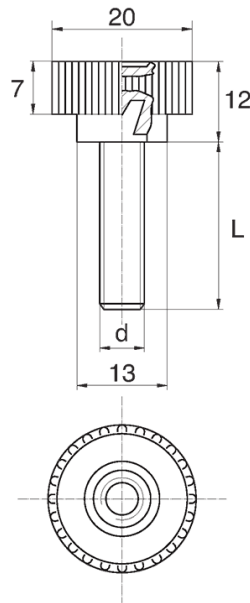

BL-SLRM100 - Knurled thumb screws

Details:

- **Handle material:** Nylon
- **Stud material:** zinc-plated steel; stainless steel or brass available on special order
- **Handle colour:** black; other colours available on special order
- M4 screws available on special order

Symbol	Ext. thread d	Ext. thread length L	Standard pack
		[mm]	[szt./pcs]
BL-SLRM100-M5-40	M5	40	2500