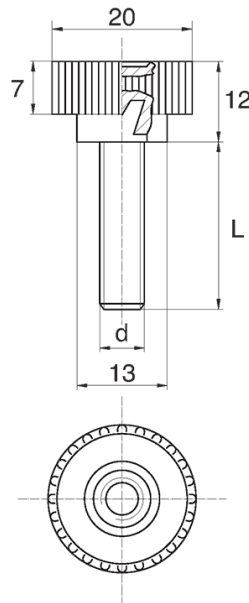

**BL-SLRM100 - Knurled thumb screws**

Details:

- **Handle material:** Nylon
- **Stud material:** zinc-plated steel; stainless steel or brass available on special order
- **Handle colour:** black; other colours available on special order
- M4 screws available on special order

Symbol	Ext. thread d	Ext. thread length L	Standard pack
		[mm]	[szt./pcs]
BL-SLRM100-M5-35	M5	35	2500